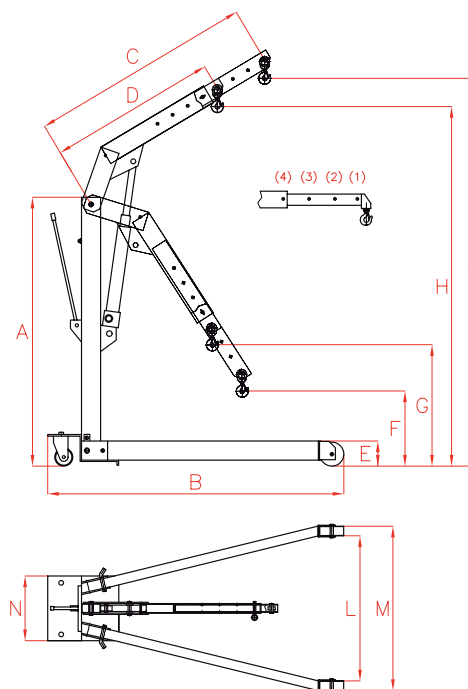

DLG

500-2.000 kg.

700 bar

AUTOMOTIVE

PORTABLE HYDRAULIC CRANES

Model	4 / 3 / 2 / 1 Jib position
LARZEP	kg
DLG005	500 - 400 - 350 - 250
DLG010	1.000 - 800 - 600 - 300
DLG020	2.000 - 1.800 - 1.700 - 1.600

LARZEP advantages

- From 500 to 2.000 kg lifting capacity.
- Heavy duty wheels and swivel rear castor for easy movement.
- Exceptionally versatile due to their compact dimensions when folded up.
- Fitted with a safety relief valve to prevent overloading.
- All models are fitted with an extendable jib to increase reach.
- Special lowering valve in all models for safer and better control of descent. If the knob is released accidentally, the arm stops.

Capacity	Model	A	B	C	D	E	F	G	H	I	L	M	N	Weight
kg	LARZEP	mm	mm	mm	mm	mm	mm	mm	mm	mm	mm	mm	mm	kg
500	DLG005	1.540	1.530	1.320	1.010	143	100	400	2.040	2.190	730	860	430	83
1.000	DLG010	1.560	1.600	1.300	1.000	170	110	400	2.240	2.420	880	1.000	540	99
2.000	DLG020	1.700	2.000	1.540	1.240	200	0	300	2.520	2.770	1.055	1.220	620	175