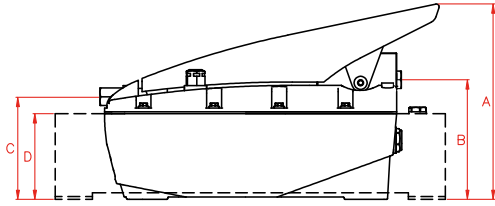

AIR HYDRAULIC PUMPS

- ✓ On Z models for Single Acting cylinders, the pedal acts as the control valve, by controlling advance, hold and retract functions. In 'hold' mode, the pump maintains the output pressure.
- ✓ On ZR models, operation is controlled by a 3 metre remote pendant.
- ✓ Double Acting models are fitted with a manual 4-way 3 position control valve.
- ✓ The hydraulic port on all models is 3/8"-NPT female.
- ✓ Working pressure 700 bar.
- ✓ 4, 7, 10 and 20 litre pumps are fitted with steel tanks.
- ✓ Optional steel base plate available for Z12107 part number.
- ✓ Air Inlet Port: 1/4" BSP female.
- ✓ Air Pressure: 2,8 - 10 bar.
- ✓ Air Consumption: 400 N l/min.
- ✓ 700 bar Flow Rate: 0,14 l/min.
- ✓ Sound level: 75 dBA

Models:

- Z12107
- Z14007
- Z17007
- Z19107
- Z19207

Type

Z - ZR

Capacity

2,1 - 20 litres

Max. pressure

700 bar